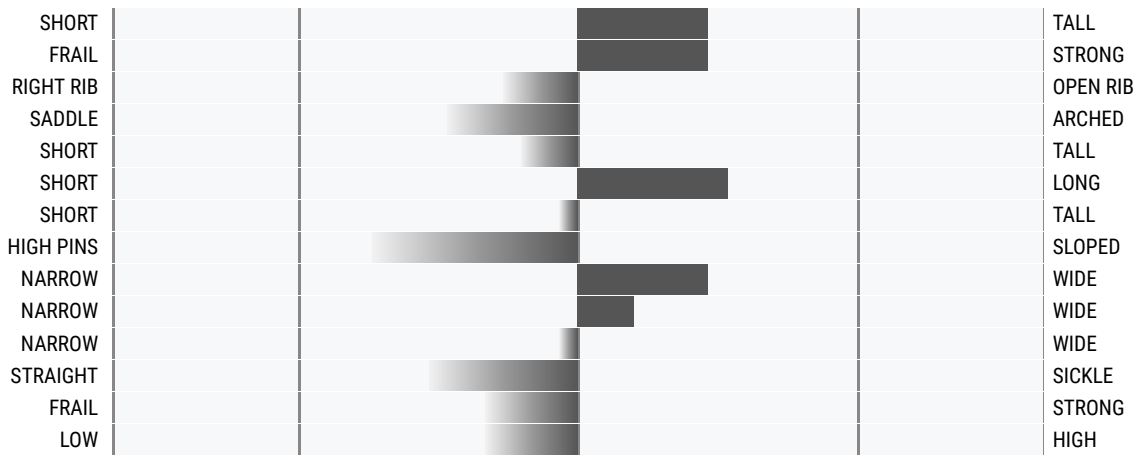

Pavarotti

- Matr.: IT059990351545
- Passatore x LT000000010377 x LT0000000008019
- Madre: 1169
- Nonna: 345

PAVAROTTI IS THE SON OF PASSATORE, and half-brother of MASTRO TITTA, two very good proven bulls. The mother of Pavarotti is one of the most influential bull mothers in the breed. Pavarotti has a very complete transmitting pattern.

Last update: 2022 April

[Scopri il significato di tutte le sigle >>](#)

Production	
IBMI	126
IBMI REL., %	44
MILK KG	485
MILK REL., %	45
DAUGHTERS	0
LACT. NUMBER	0
HERDS	0
YIELD INDEX	-1.35

Milk qualities	
PR. %	-0.02
PR KG	22
FAT %	-0.09
FAT KG	38

Conformation	
FEET & LEGS COMP.	2.21
FEET & LEGS REL., %	32
UDDER COMP.	0.48
UDDER COMP. REL., %	35

Individual type traits	
FINAL SCORE	80
BODY TYPE	Good Plus
BODY COMPOSITIVE	81
FEET & LEGS	79
PRODUCTIVE POTENTIAL	81

STATURE	32
STRENGTH	32
DAIRY FORM	21
BODY DEPTH	18
LOIN	22
BODY LENGTH	33
RUMP LENGTH	24
RUMP ANGLE	14
HIP WIDTH	32
PIN WIDTH	28
THURL WIDTH	24
HOCK ANGLE	17
FOOT STRENGTH	20
HEEL HEIGHT	20

DAM LACTATIONS