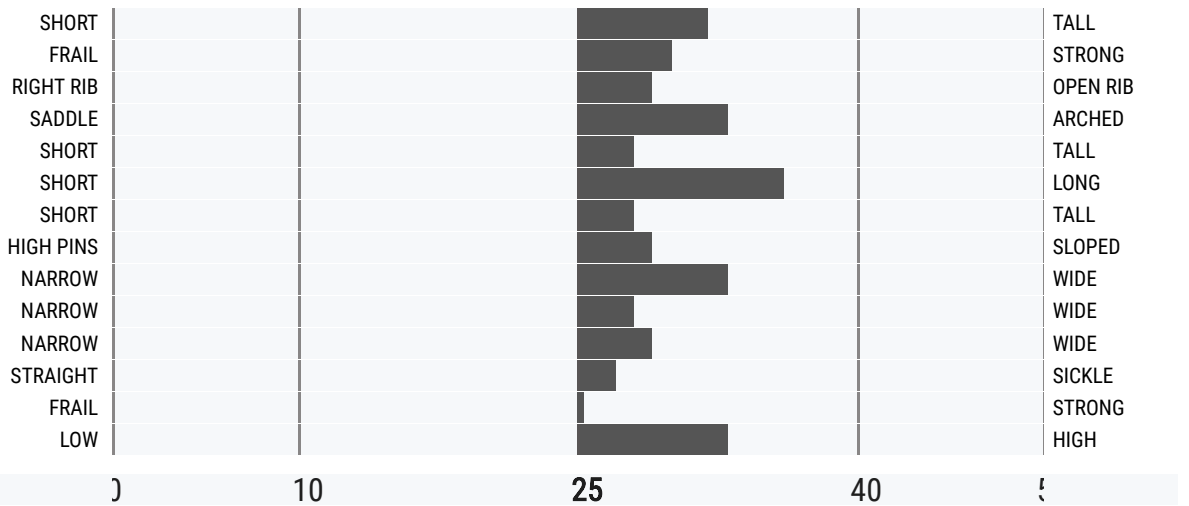

Caruso

- Matr.: IT059990318636
- Basulu x IT059000039592 x LT000000008560
- Madre: 979
- Nonna: 203

Caruso has an excellent conformation, with a lot of stature, strength and body depth. Feet and legs are outstanding. He also combines a good milk index with a good udder index.

Last update: 2022 May

[Scopri il significato di tutte le sigle >>](#)

Production	
IBMI	120
IBMI REL., %	43
MILK KG	331
MILK REL., %	44
DAUGHTERS	0
LACT. NUMBER	0
HERDS	0
YIELD INDEX	-3.22

Milk qualities	
PR. %	-0.03
PR KG	14
FAT %	-0.20
FAT KG	21

Conformation	
FEET & LEGS COMP.	1.34
FEET & LEGS REL., %	32
UDDER COMP.	1.65
UDDER COMP. REL., %	35

Individual type traits	
FINAL SCORE	85
BODY TYPE	Very Good
BODY COMPOSITIVE	85
FEET & LEGS	85
PRODUCTIVE POTENTIAL	86

STATURE	32
STRENGTH	30
DAIRY FORM	29
BODY DEPTH	33
LOIN	28
BODY LENGTH	36
RUMP LENGTH	28
RUMP ANGLE	29
HIP WIDTH	33
PIN WIDTH	28
THURL WIDTH	29
HOCK ANGLE	27
FOOT STRENGTH	25
HEEL HEIGHT	33

DAM LACTATIONS