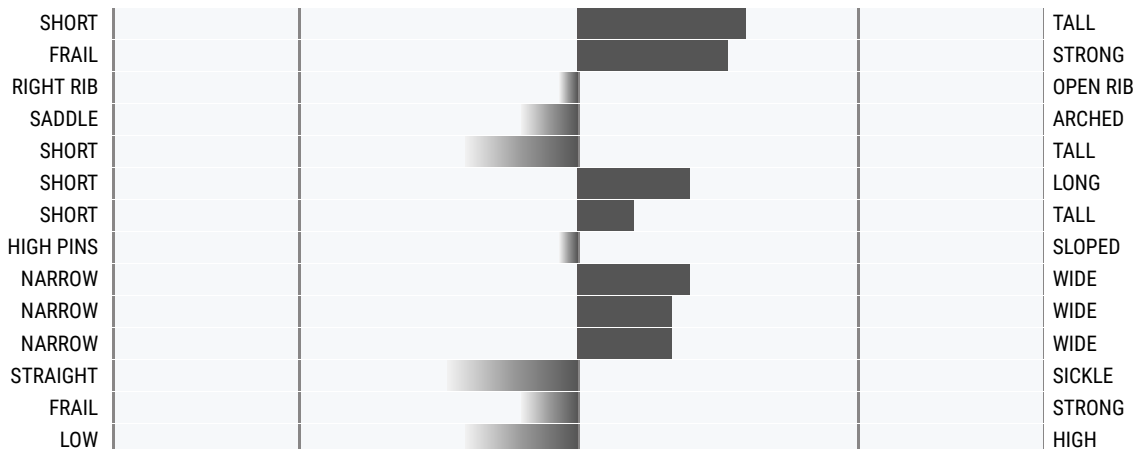

Leonardo

- Matr.: IT059990318635
- Ombra 'e Nisciuno x Goku da Izano x N.D.
- Madre: 542
- Nonna: 803

Leonardo is absolutely a water buffalo bull specialized on high milk production. He has an extreme milk index. His mother made a record lactation of over 5000 kgs with 7,50% fat and 4,40% protein.

Last update: 2022 April

[Scopri il significato di tutte le sigle >>](#)

Production		Milk qualities		Individual type traits	
IBMI	113	PR. %	-0.14	FINAL SCORE	80
IBMI REL., %	44	PR KG	31	BODY TYPE	Good
MILK KG	767	FAT %	-0.5	BODY COMPOSITIVE	Plus
MILK REL., %	44	FAT KG	44	FEET & LEGS	79
DAUGHTERS	0	Conformation		PRODUCTIVE POTENTIAL	80
LACT. NUMBER	0			FEET & LEGS COMP.	0.14
HERDS	0			FEET & LEGS REL., %	39
YIELD INDEX	-10.38			UDDER COMP.	0.91
		UDDER COMP. REL., %	42		

STATURE	34
STRENGTH	33
DAIRY FORM	24
BODY DEPTH	22
LOIN	19
BODY LENGTH	31
RUMP LENGTH	28
RUMP ANGLE	24
HIP WIDTH	31
PIN WIDTH	30
THURL WIDTH	30
HOCK ANGLE	18
FOOT STRENGTH	22
HEEL HEIGHT	19

DAM LACTATIONS